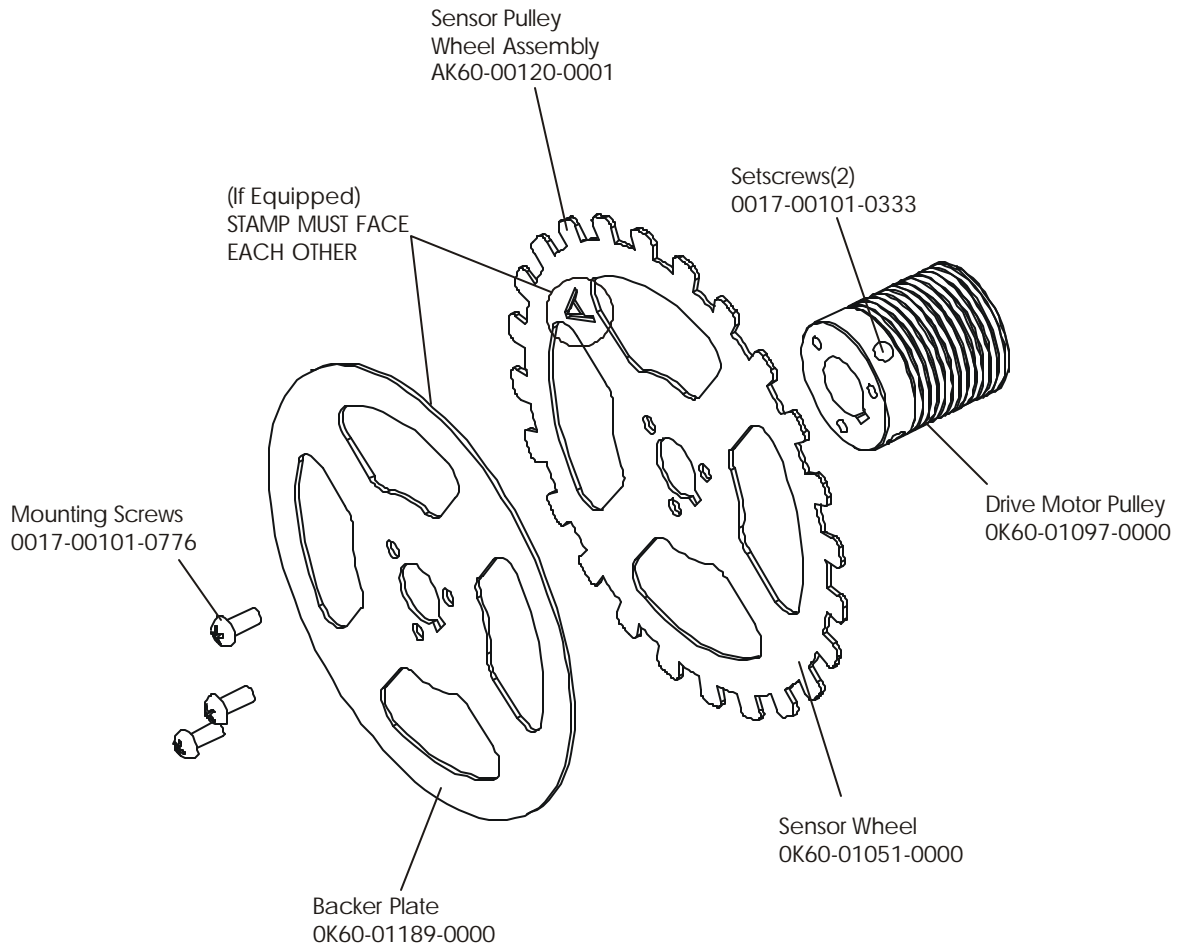

ARCTIC SILVER 91TW

Sensors

91TW-0XXX-02

S/N WTF100000 and up